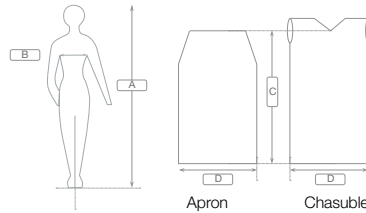

Metal protection- aprons/vest

SAFETY

- Weight 25% less than what is generally found on the market.

HYGIENE

- 100% stainless steel design.

TECHNICAL CHARACTERISTIC

- 7mm external mesh diameter.

ChainexLite

Protection level 2

ChainexLite apron (blue plastic braces in H formation)

Ref.	A max (cm)	B max (cm)	C max (cm)	D max (cm)	Weight (gr)	Brace kit
4C704500C302	166	100	70	45	825	4ATJBC002A46
4C755500C302	178	122	75	55	1058	
4C805500C302	190	122	80	55	1124	
4C905500C302	214	122	90	55	1237	4ATJBC004A46
4C116000C302	261	133	110	60	1639