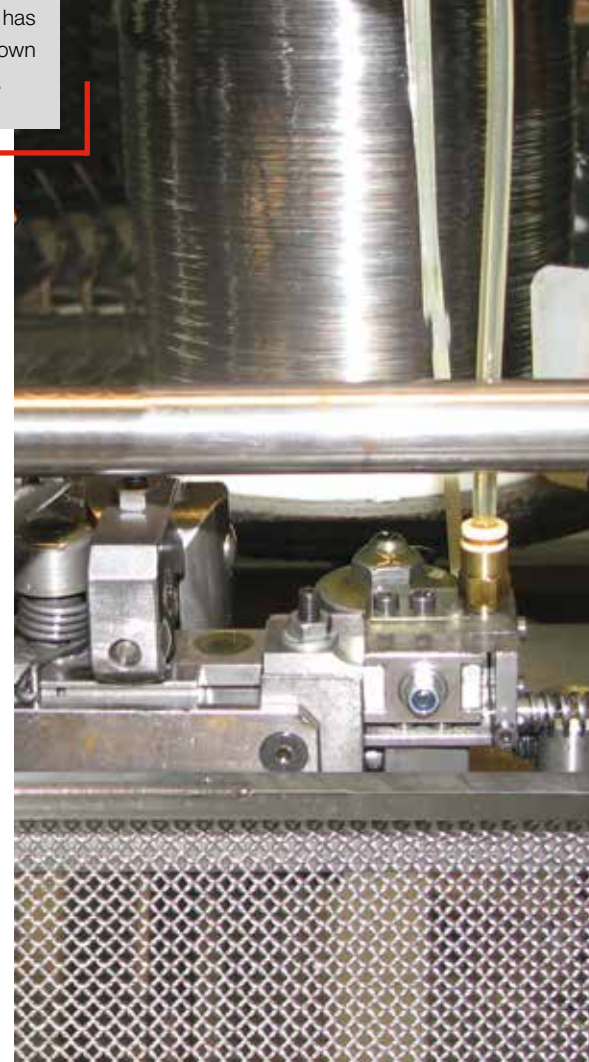

Metal mesh protection

As global leader for 35 years in the manufacturing of metal mesh gloves and aprons, Honeywell has mastered the integration of the manufacturing process. Indeed, Honeywell has developed its own production machines and created unique software dedicated to designing metal mesh products.

At Honeywell Safety Products we meet the growing expectation and demands from industry through continuous innovation and our experts use constant risk analysis to extend and complete the range with high-end solutions. As a result Honeywell is now in a position to provide solutions which respond to the users' needs, such as optimum comfort, ergonomics and fashion.

DETECTABLE RANGE

Anxious to improve their own quality more and more businesses are eager **to detect the presence of foreign bodies** in their manufacturing process. As a consequence, Honeywell has developed a complete range of gloves, aprons and vests which are detectable from magnetic stainless steel.

The exceptional quality of Chainex metal mesh significantly reduces the number of repairs in comparison to what is generally found on the market.

EN 1082 Gloves and arm protection against cuts and hand knife nicks. They are tested at a power of 2.45 joules (falling from 0.25m from a blade attached to a mass of 1000g).

EN 13998 Aprons, trousers and protection vests against cuts and hand knife nicks. ChainexOne are tested at a power of 2.45 joules. Level 1: Falling from 0.25m from a blade attached to a mass of 1000g.

EN 13998 Aprons, trousers and protection vests against cuts and hand knife nicks. ChainexTwo, ChainexLite and Lamex are tested at a power of 4.9 joules. Level 2: Falling from 0.5m from a blade attached to a mass of 1000g.

Tests carried out by:
LABORATOIRE NATIONAL D'ESSAIS (French National Test Laboratory)

Reversible GLOVE

AMBIDEXTROUS GLOVE

DETECTABLE