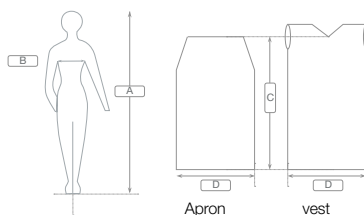

LamexPlus apron (blue plastic braces in H formation)

Metal protection- aprons/vest

COMFORT

- The small size of aluminium plates significantly increases the fluidity of the apron giving an optimum feeling of comfort.

LamexPlus