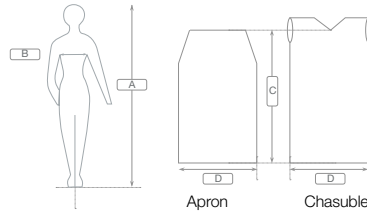

Metal mesh protection- aprons/vests

SAFETY

- Close mesh (levels 1 & 2): for better protection against tapered knives.

TECHNICAL CHARACTERISTIC

- External mesh diameter: 4mm.

HYGIENE

- 100% stainless steel design.
- Food and anti-bacterial quality plastic braces and belts.

ChainexOne

Protection level 1

ChainexOne apron (blue plastic braces in H formation)

Ref.	A max (cm)	B max (cm)	C max (cm)	D max (cm)	Weight (gr)	Brace kit
4CSL00E1B302	164	90	69	41	815	4ATJBC002A46
4CSL00G3B302	170	98	72	44	881	
4CSL00I5B302	180	108	76	49	1010	
4CSL00K7B302	194	120	82	54	1160